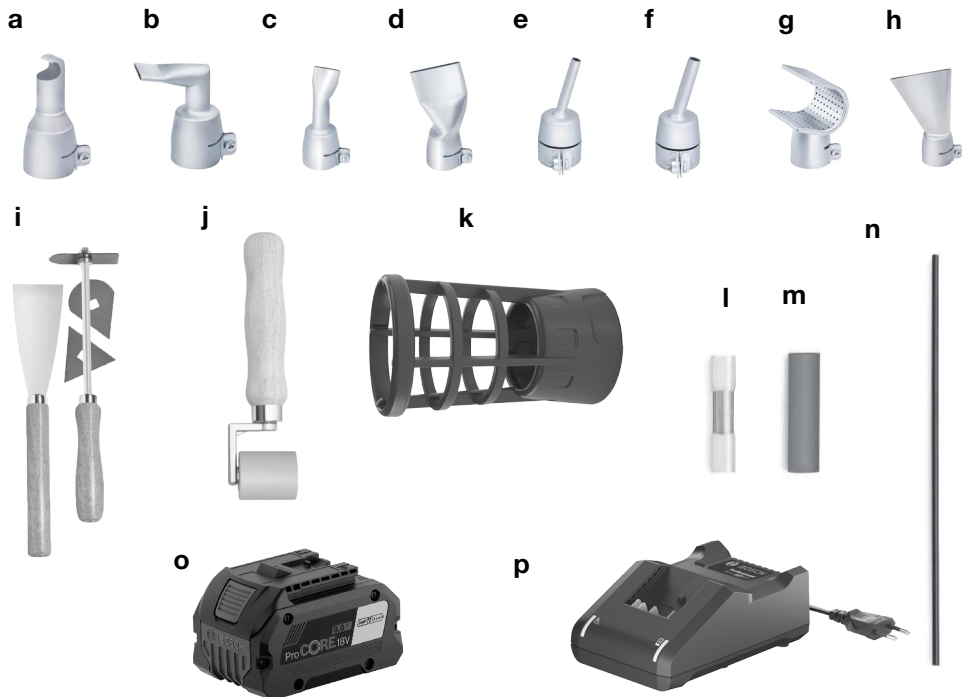


		MobileHeat 7
U	V	18
T	°C	150-550 (step 50°C)
t	sec.	350°C: < 4 sec. temperature boost
Q	l/min	max. 200
L_{pA}	dB (A)	≤ 73
a_h	m/s ²	0,2 (uncertainty 1,5 m/s ²)
m (without battery)	g	660
m (with battery)	g	1610
Dims. (without battery)	mm	326 x 89 x 103
Dims. (with battery)	mm	385 x 89 x 115